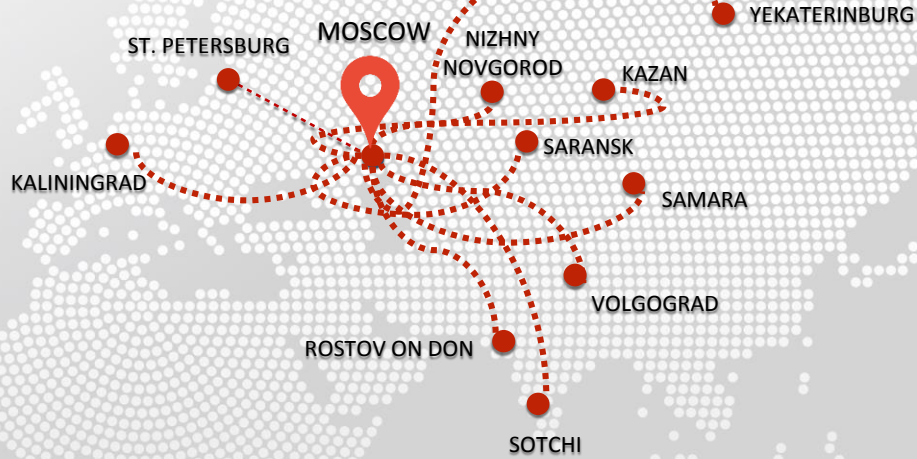

## AIRPORT FACILITIES

WIFI FREE

FAST LANES 1

HOTEL 18

BUSINESS LOUNGE 7

AEROEXPRESS 35 MIN TO CITY

DISTANCE TO VENUE 25 km

## IMPORTANT FACTS

NUMBER OF OPERATING AIRLINES 20

Total Airfield Area

770 ha

NUMBER OF DESTINATIONS

160

## A DAY AT VNUKOVO

PASSENGERS  
13,95 Mio  
PER YEAR

PARKING POSITIONS

192

RUNWAYS

2

## TRAVEL FACTS